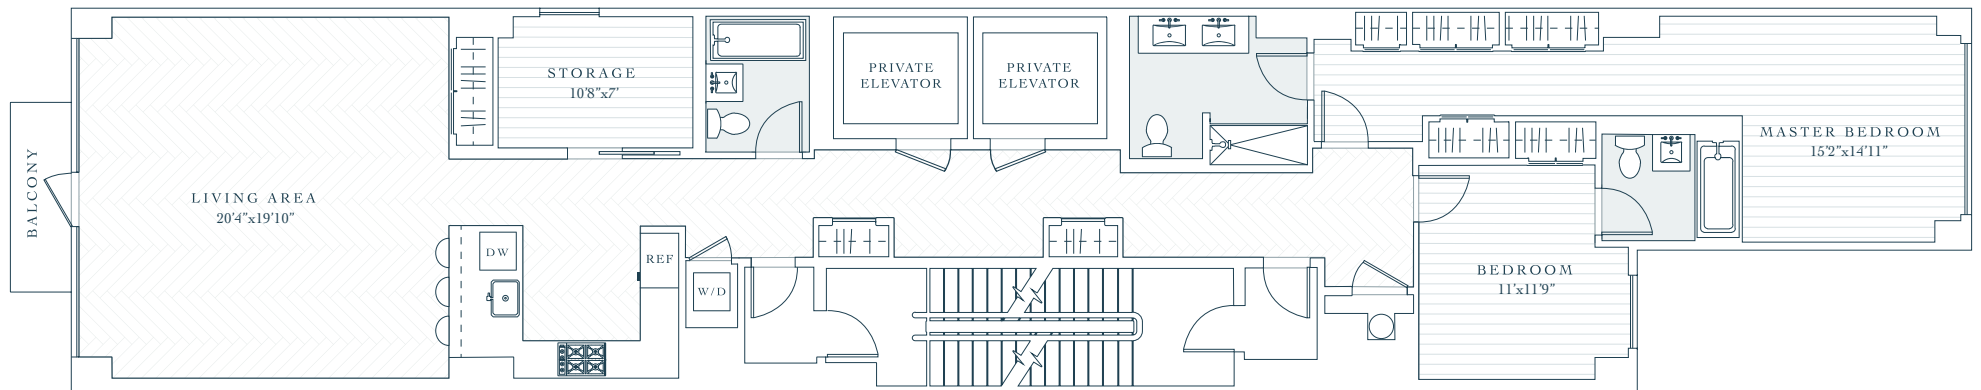

67 LIVINGSTON

BROOKLYN HEIGHTS

FLOORS 3-7

2 Bedroom / 3 Bath

2,050 SQFT

All dimensions are approximate and subject to normal construction variances and tolerances. Dimensions are maximum overall subtract cutouts. We reserve the right to make changes due to unforeseen conditions in accordance with the offering plan.