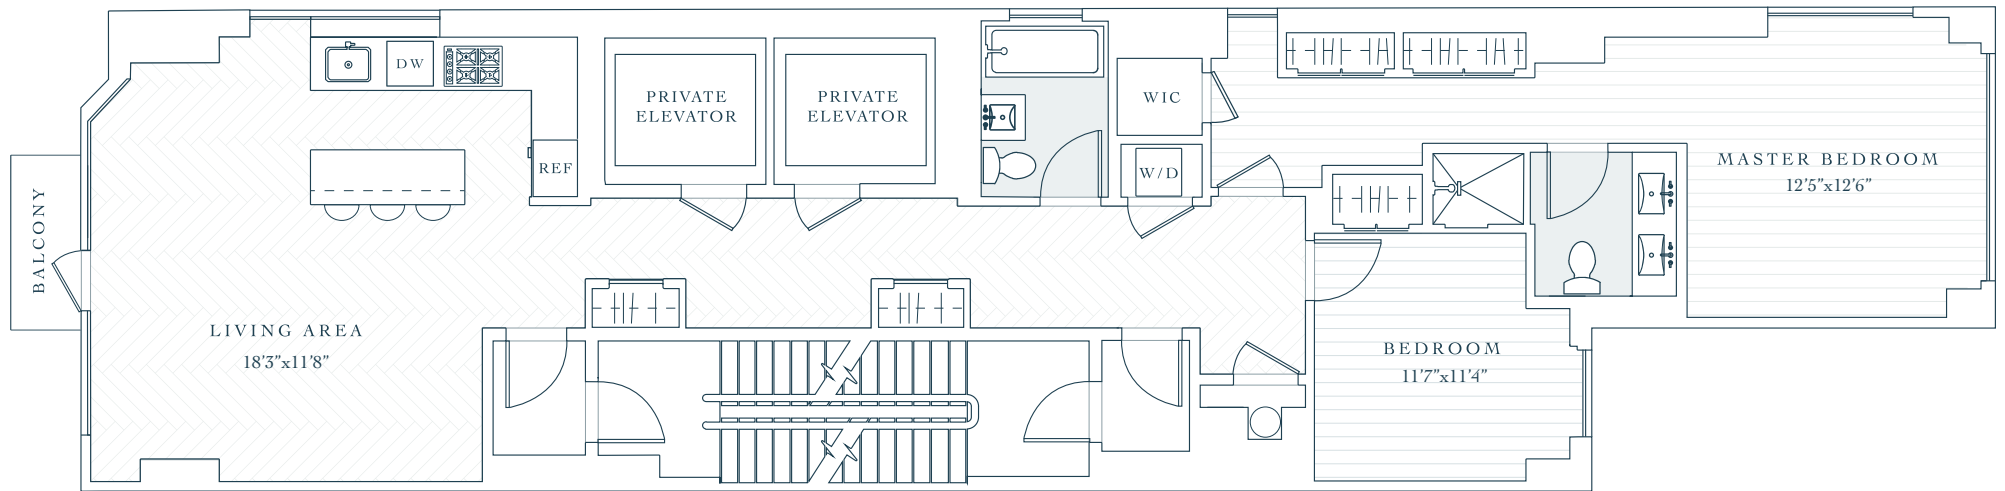

67 LIVINGSTON

BROOKLYN HEIGHTS

FLOORS 18-22

2 Bedroom / 2 Bath

1,666 SQFT

All dimensions are approximate and subject to normal construction variances and tolerances. Dimensions are maximum overall subtract cutouts. We reserve the right to make changes due to unforeseen conditions in accordance with the offering plan.