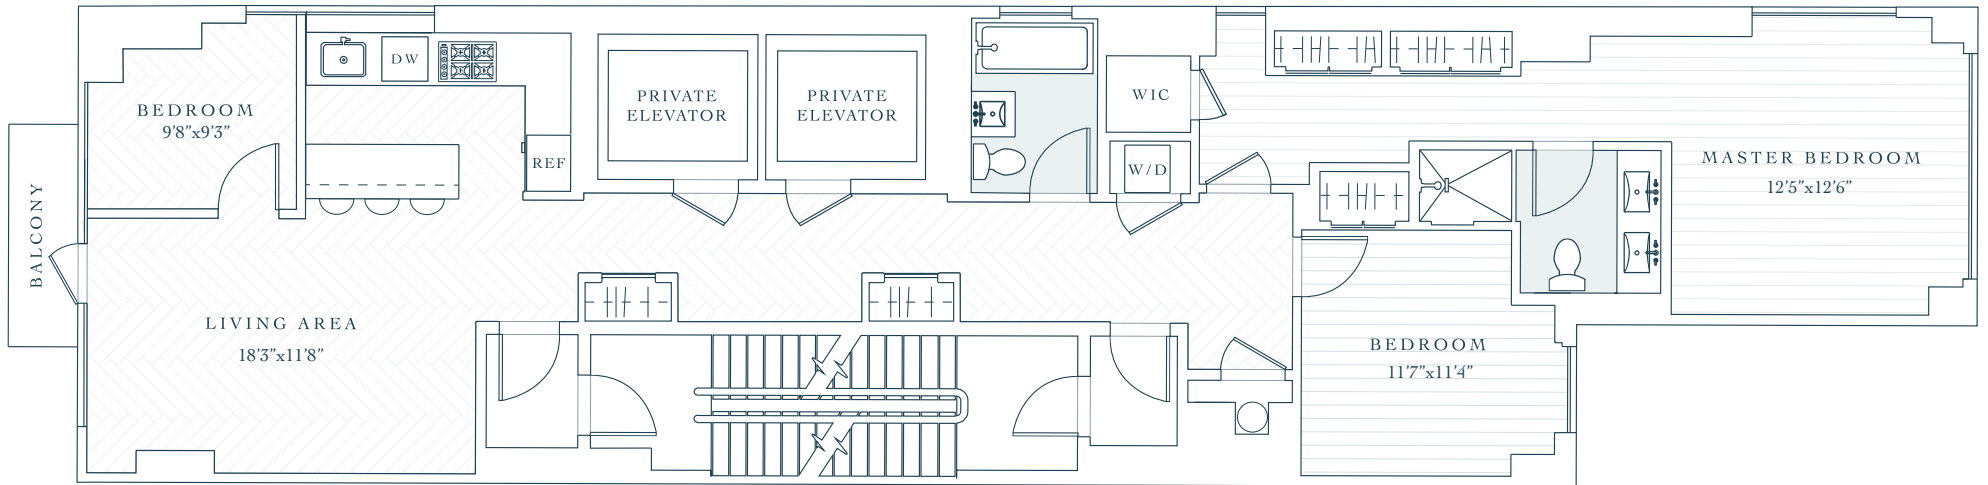

67 LIVINGSTON

BROOKLYN HEIGHTS

FLOOR 17
3 Bedroom / 2 Bath

1,672 SQFT

All dimensions are approximate and subject to normal construction variances and tolerances. Dimensions are maximum overall subtract cutouts. We reserve the right to make changes due to unforeseen conditions in accordance with the offering plan.