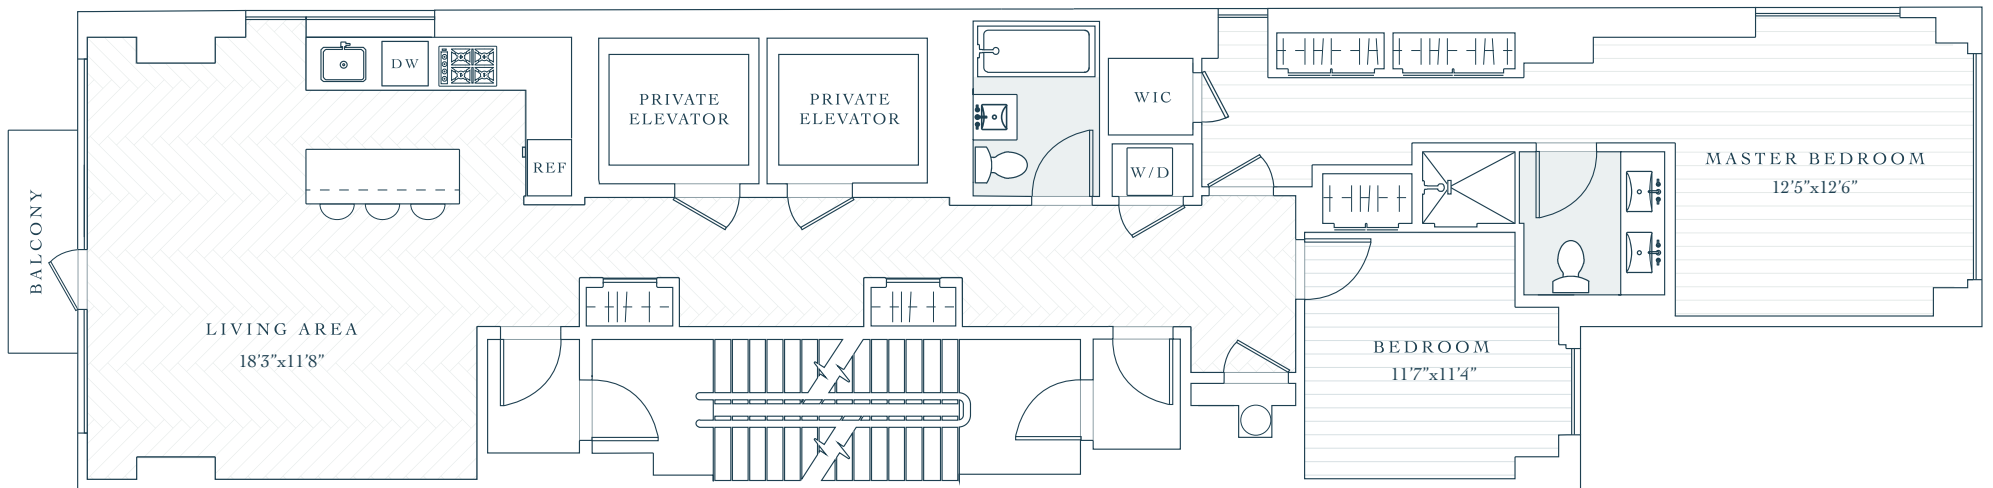

67 LIVINGSTON

BROOKLYN HEIGHTS

FLOORS 10-11

2 Bedroom / 2 Bath

1,681 SQFT

All dimensions are approximate and subject to normal construction variances and tolerances. Dimensions are maximum overall subtract cutouts. We reserve the right to make changes due to unforeseen conditions in accordance with the offering plan.